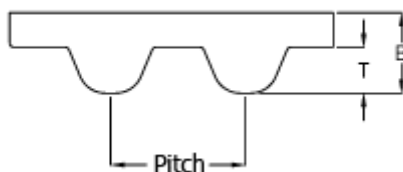

Data Sheet

Article number: 602939640415

Description: Gates Open timing belt rubber
GT-5MR-15-glass cord

Measures

B = 3.81

Pitch = 5

T = 1.92

Width = 15